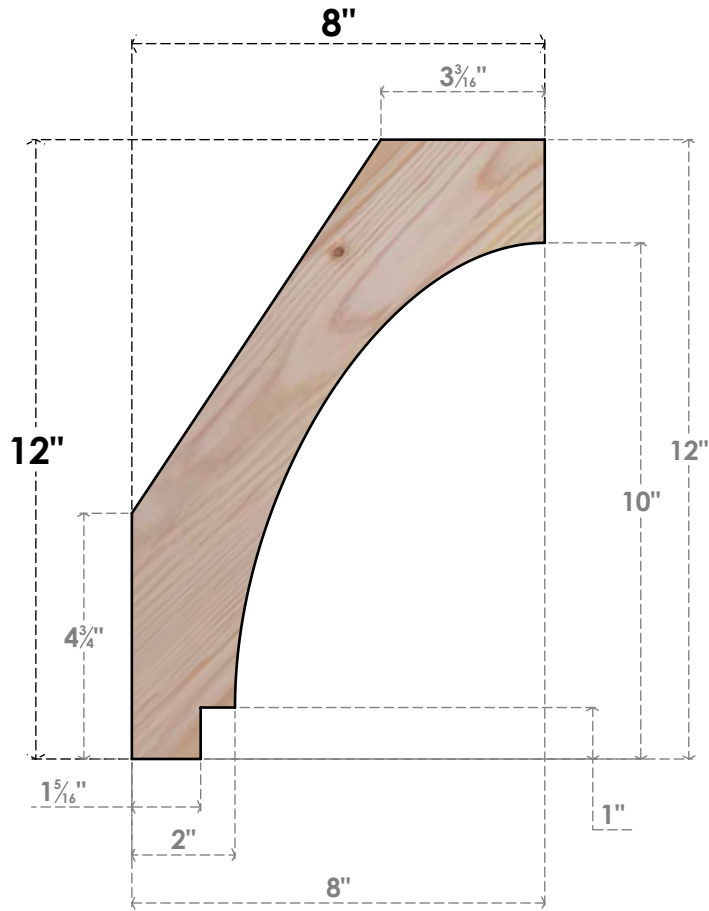

BRC04X08X12IMP00SDF

3 1/2"W X 8"D X 12"H IMPERIAL SMOOTH BRACE, DOUGLAS FIR

SIDE

FRONT

EKENA MILLWORK
 2300 WEST MAIN ST.
 CLARKSVILLE, TX 75426
 TOLL FREE: 866-607-0453
 WWW.EKENAMILLWORK.COM

NOTES

1. INSTALLATION TO BE COMPLETED IN ACCORDANCE WITH MANUFACTURER'S SPECIFICATIONS.
2. DRAWING MAY NOT BE TO SCALE
3. THIS DRAWING IS INTENDED FOR DESIGN AND PLANNING PURPOSES ONLY.
4. ALL INFORMATION CONTAINED HEREIN WAS CURRENT AT THE TIME OF DEVELOPMENT BUT MUST BE REVIEWED AND APPROVED BY THE PRODUCT MANUFACTURER TO BE CONSIDERED ACCURATE.
5. PRODUCTS ARE NOT KILN DRIED. THIS ITEM IS UNIQUE AND WILL CONTAIN THE NATURAL VARIATIONS THAT THE WOOD SPECIES OFFERS. THIS MAY RESULT IN VARIATIONS UP TO 1/4"